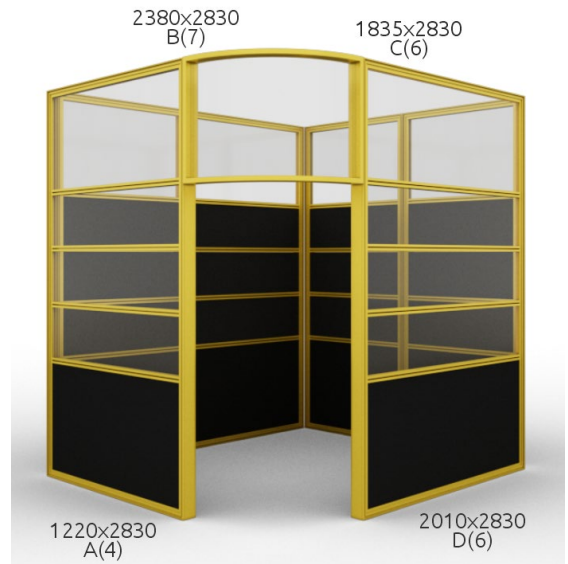

### 34 (6m2)

**56 (6m2)**

LED-panel 960x1360px / 1920x2720mm

**53 (6m2)**

**55 (4m2)**

**57 (4m2)**

**58 (6m2)**

LED-panel 75" 4K

**60 (4m2)**