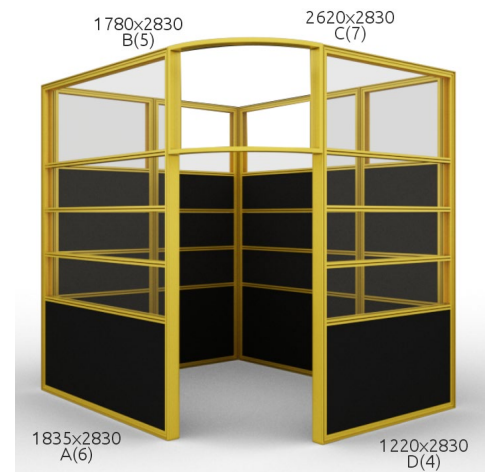

**56 (6m2)**

LED-panel 960x1360px / 1920x2720mm

**53 (6m2)**

**55 (4m2)**

**57 (4m2)**

**58 (6m2)**

LED-panel 75" 4K

**60 (4m2)**